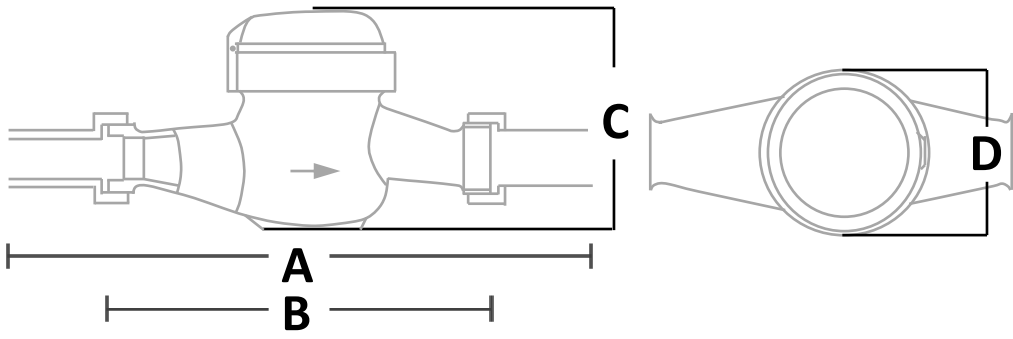

### FloMeter Spec Sheet

	Chamber Size	Pipe Size	Nominal Flow Rate	Maximum Flow Rate	Gallons per Pulse	Maximum Operating Pressure	Maximum Operating Temperature	Meter Type	Case Material
FM020	5/8"	3/4"	15 gpm	20 gpm	1.0	150 psi	105 °F	Multi Jet	Glass Reinforced Nylon Polymer
FM020H	5/8"	3/4"	15 gpm	20 gpm	1.0	150 psi	194 °F	Multi Jet	Glass Reinforced Nylon Polymer
FM030	3/4"	3/4"	15 gpm	30 gpm	1.0	150 psi	105 °F	Multi Jet	No Lead Brass
FM030H	3/4"	3/4"	15 gpm	30 gpm	1.0	150 psi	194 °F	Multi Jet	No Lead Brass
FM050	1"	1"	25 gpm	50 gpm	1.0	150 psi	105 °F	Multi Jet	No Lead Brass
FM050H	1"	1"	25 gpm	50 gpm	1.0	150 psi	194 °F	Multi Jet	No Lead Brass
FM100	1 1/2"	1 1/2"	50 gpm	100 gpm	1.0	150 psi	105 °F	Multi Jet	No Lead Brass
FM100H	1 1/2"	1 1/2"	50 gpm	100 gpm	1.0	150 psi	194 °F	Multi Jet	No Lead Brass
FM160	2"	2"	80 gpm	160 gpm	1.0	150 psi	105 °F	Multi Jet	No Lead Brass
FM160H	2"	2"	80 gpm	160 gpm	1.0	150 psi	194 °F	Multi Jet	No Lead Brass

### Dimensions

	FM030 3/4"	FM050 1"	FM100 1 1/2"	FM160 2"
A	11.5"	15.6"	17.8"	21.0"
B	7.5"	10.75"	12.625"	15.25"
C	5.3"	5.3"	6.8"	6.8"
D	3.9"	3.9"	4.8"	4.8"
Weight	4 lbs.	5 lbs.	10 lbs.	14 lbs.

	FM020 5/8" x 3/4"
A	7.5"
B	2.5"
C	3.6"
D	4.2"
Weight	.75 lb.