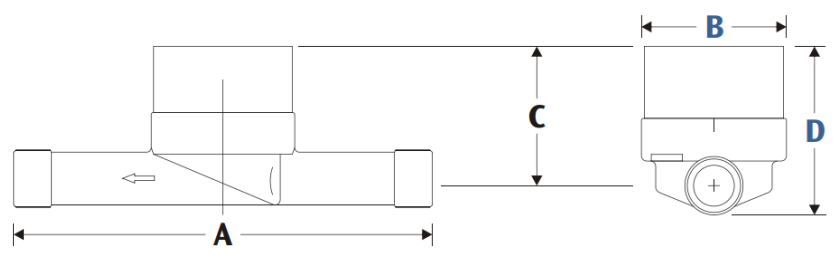

### FloMeter Spec Sheet

	Chamber Size	Pipe Size	Nominal Flow Rate	Maximum Flow Rate	Gallons per Pulse	Maximum Operating Pressure	Maximum Operating Temperature	Meter Type	Case Material
FM020	5/8"	3/4"	15 gpm	20 gpm	1.0	150 psi	105 °F	Multi Jet	Glass Reinforced Nylon Polymer
FM020H	5/8"	3/4"	15 gpm	20 gpm	1.0	150 psi	194 °F	Multi Jet	Glass Reinforced Nylon Polymer
FM030	3/4"	3/4"	15 gpm	30 gpm	1.0	150 psi	105 °F	Multi Jet	No Lead Brass
FM030H	3/4"	3/4"	15 gpm	30 gpm	1.0	150 psi	194 °F	Multi Jet	No Lead Brass
FM050	1"	1"	25 gpm	50 gpm	1.0	150 psi	105 °F	Multi Jet	No Lead Brass
FM050H	1"	1"	25 gpm	50 gpm	1.0	150 psi	194 °F	Multi Jet	No Lead Brass
FM100	1 1/2"	1 1/2"	50 gpm	100 gpm	1.0	150 psi	105 °F	Multi Jet	No Lead Brass
FM100H	1 1/2"	1 1/2"	50 gpm	100 gpm	1.0	150 psi	194 °F	Multi Jet	No Lead Brass
FM160	2"	2"	80 gpm	160 gpm	1.0	150 psi	105 °F	Multi Jet	No Lead Brass
FM160H	2"	2"	80 gpm	160 gpm	1.0	150 psi	194 °F	Multi Jet	No Lead Brass

### Dimensions

	FM030 3/4"	FM050 1"	FM100 1 1/2"	FM160 2"
A	11.5"	15.6"	17.8"	21.0"
B	7.5"	10.75"	12.625"	15.25"
C	5.3"	5.3"	6.8"	6.8"
D	3.9"	3.9"	4.8"	4.8"
Weight	4 lbs.	5 lbs.	10 lbs.	14 lbs.

	FM020 5/8" x 3/4"
A	7.5"
B	2.5"
C	3.6"
D	4.2"
Weight	.75 lb.